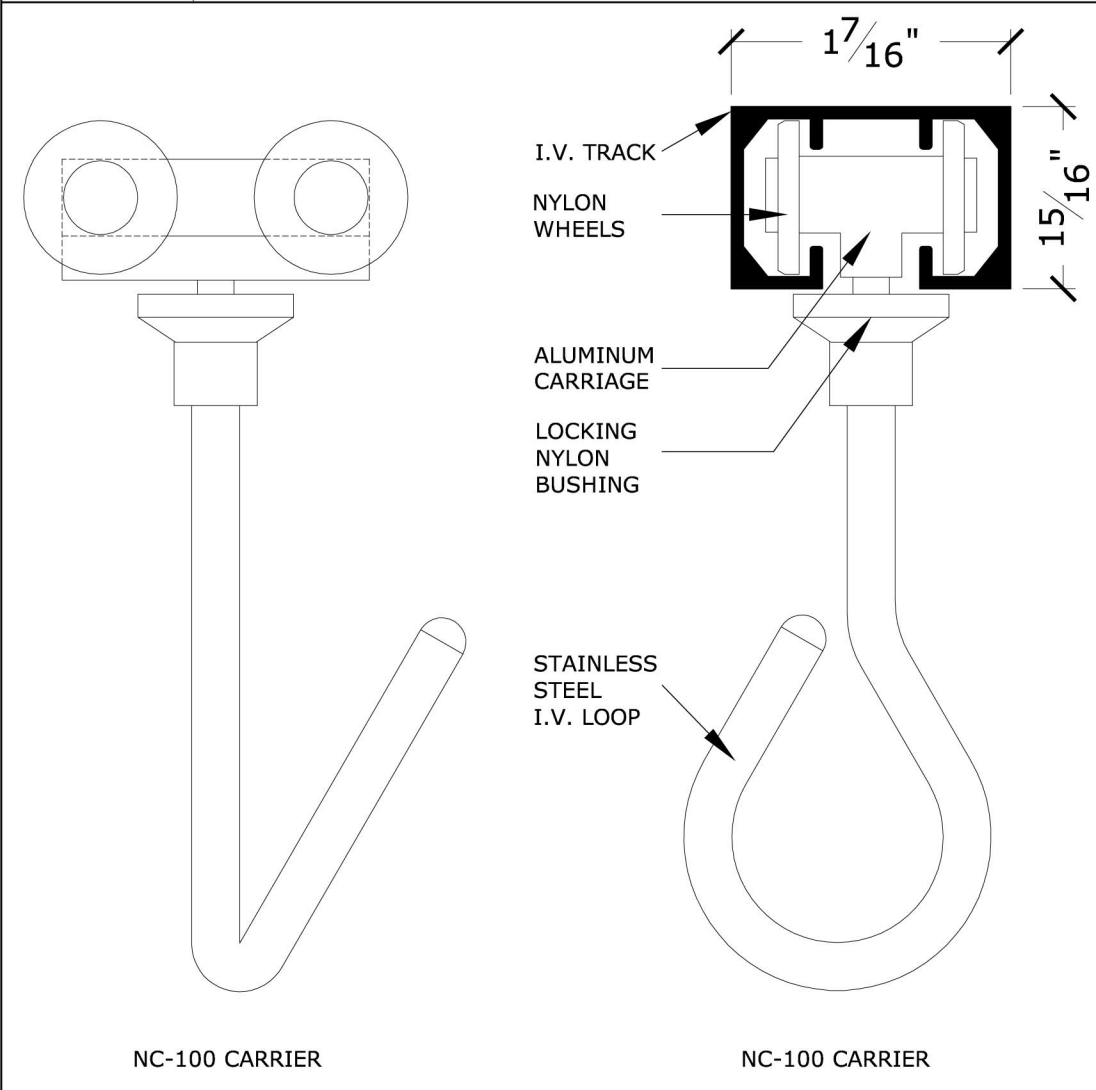

Surface Mounted I.V. Track & I.V. Carrier

Cubicle 7810 S. Dixie Hwy
Curtain West Palm Beach, FL 33405
Factory 800.588.9296 F: 866.804.5692

MATERIAL	#6063 Extruded Aluminum
FINISH	Satin Anodized or White Powder Coat
BENDS	All bends shall be 12" radius and up to 90 degrees
IV CARRIERS	NC-100-Aluminum carriage, 4 nylon wheels, stainless steel IV loop, locking nylon bushing. Locks into place with a single 180 degree twist. per track total

**1100IV
w/
NC-100**

1108 Connector (C)

1107 End Cap (EC)

ARCHITECT		DATE	
CONTRACTOR		DATE REV	
DISTRIBUTOR		DRAWN BY	
PROJECT		JOB #	
		SHEET	